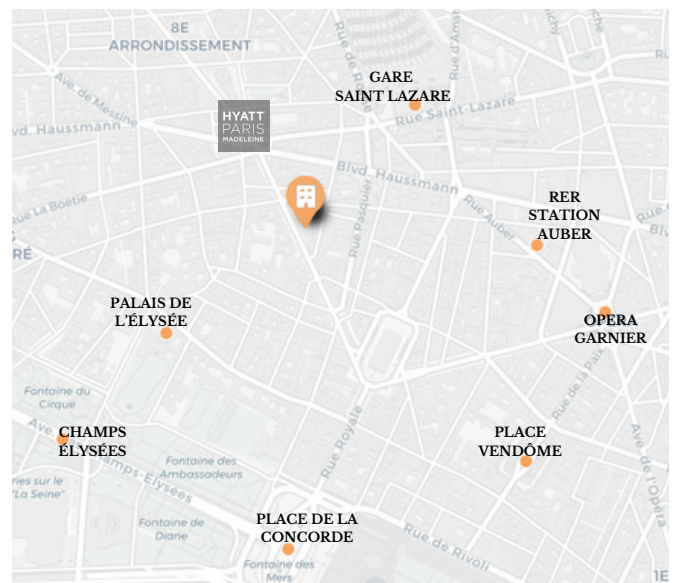

HYATT PARIS MADELEINE

HYATT PARIS MADELEINE IN A FEW WORDS

- Discovering
- Gourmet
- Indolence
- The true Parisian “art de vivre”

ACCOMODATIONS

- 71 Guestrooms & 14 Suites
- Top floor with 3 suites overlooking Eiffel Tower, Sacré-coeur, Opera Garnier
- Complimentary high-speed WIFI
- Nespresso machine, tea maker
- Air conditioning
- In-room safe
- Minibar
- 2 complimentary bottles of water upon check-in

SERVICES & FACILITIES

- Fitness Center
- Concierge service
- Business Center
- In-room-dining
- Dry Cleaning service

LOCATION & ACCESSIBILITY

- Located on the Boulevard Malesherbes, between the famous Place la Madeleine and the Opéra Garnier, Hyatt Paris Madeleine is the perfect starting point to enjoy a Parisian journey and explore the city's many historic sites.
- Near best shopping districts such as Faubourg Saint Honoré Street and numerous department stores.
- A short walk away from Champs Elysées, the Louvre Museum and the Opera Garnier.
- Easy access by Train Station, International Airports, Subway and Bus.

RESTAURANTS, BAR & LOUNGE

- La Chinoiserie (Lounge) : Topped with a majestic glass roof signed by the Ateliers Gustave Eiffel, La Chinoiserie Lounge is a true place of effervescence, located at the heart of the hotel. Here you can share the "Apéro Parisien" for which the best beers and the best Gins of Paris have been carefully selected.
- Café M : With its view on Boulevard Malesherbes, Café M is an exclusive and confidential address in Paris. Chef Sébastien Roux, “Maître Cuisinier de France” (Master Chef of France), offers recipes that sublimate fresh, seasonal and delicate products, and revisits typically Parisian dishes such as the Modern Opera and Parisian salad.

CONFERENCES & BANQUETS